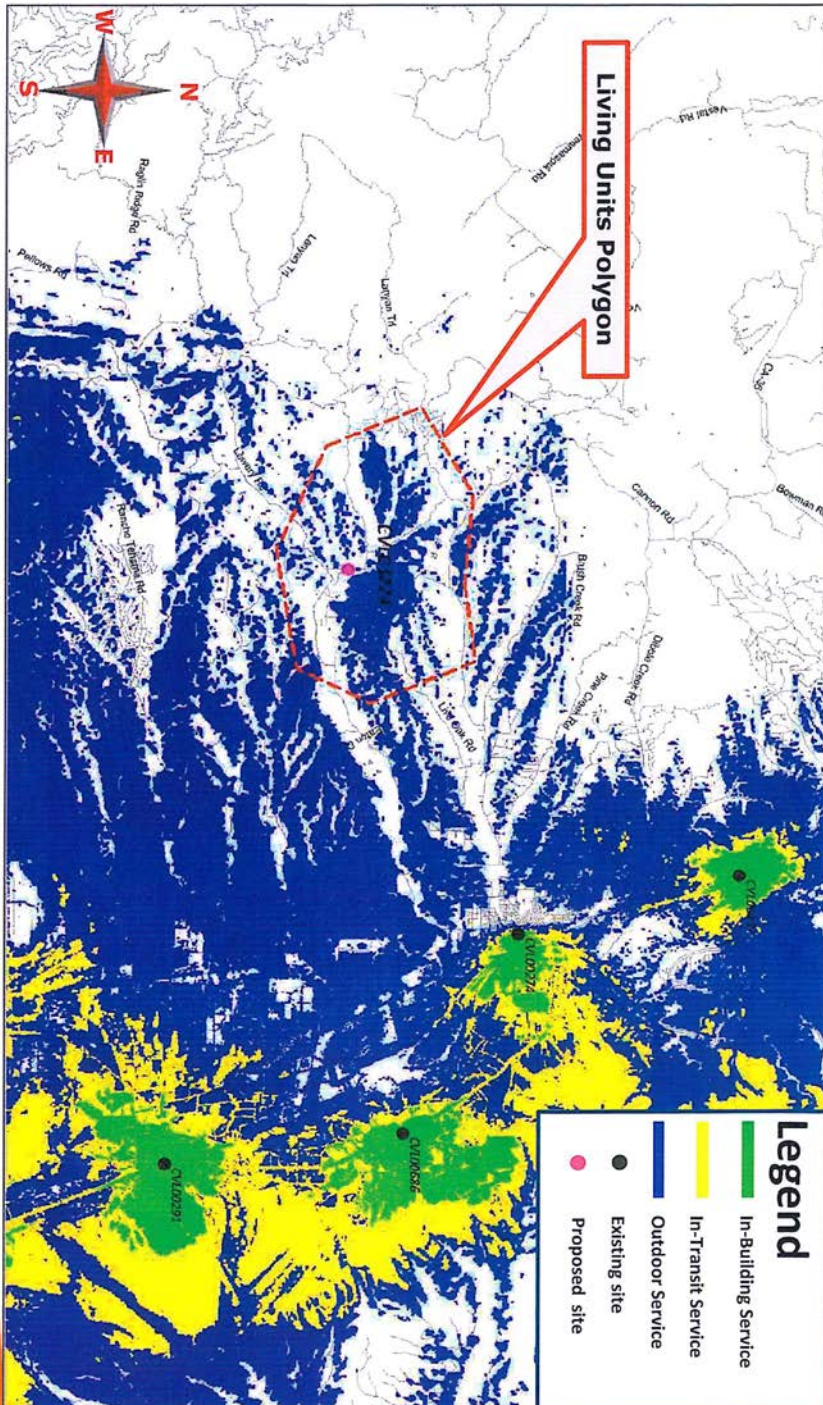

ATTACHMENT E COVERAGE STUDY MAPS

Existing LTE 700 Coverage

Existing LTE 700 Coverage With CVL03224 @ RC - 147ft Supports 88 LU's